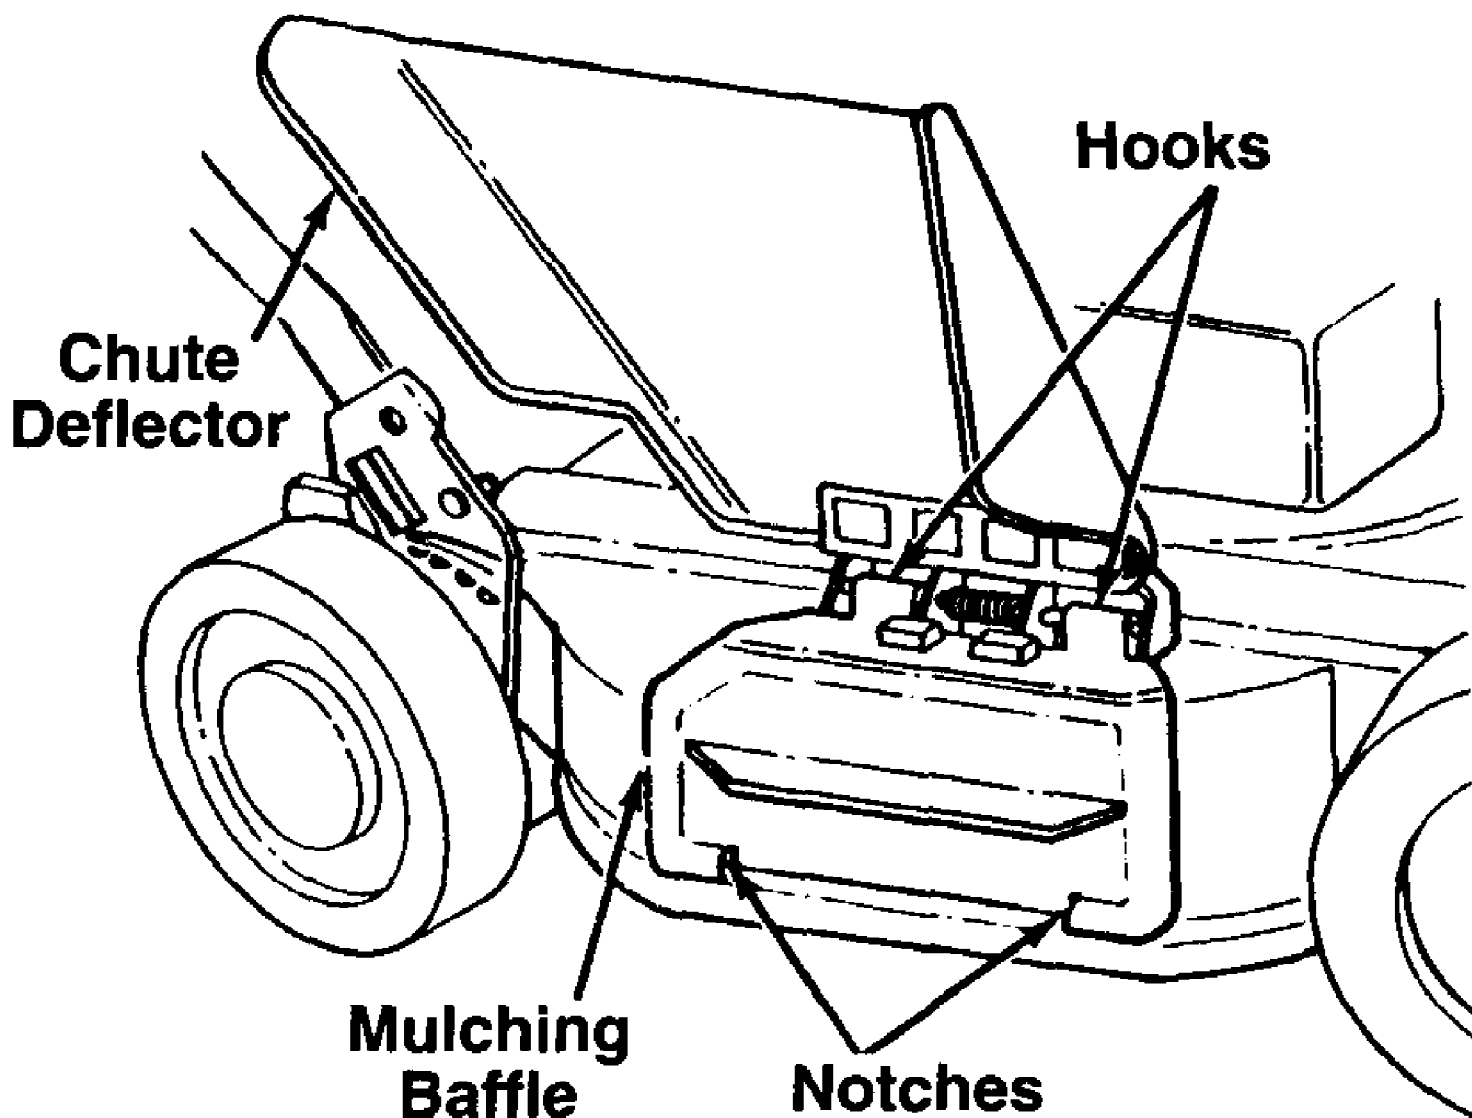

190-102-190 20" Mulching Kit (1994)  
20" And 22" Mulching Kits

190-102-190 20" Mulching Kit (1994)  
20" And 22" Mulching Kits

Ref #	Part Number	Qty	S/P/F	Description
	743-0720	1		20" Mulching Blade (102)
	742-0722	1	S	22" Mulching Blade (100)
	731-1386A	1	S	Mulching Baffle